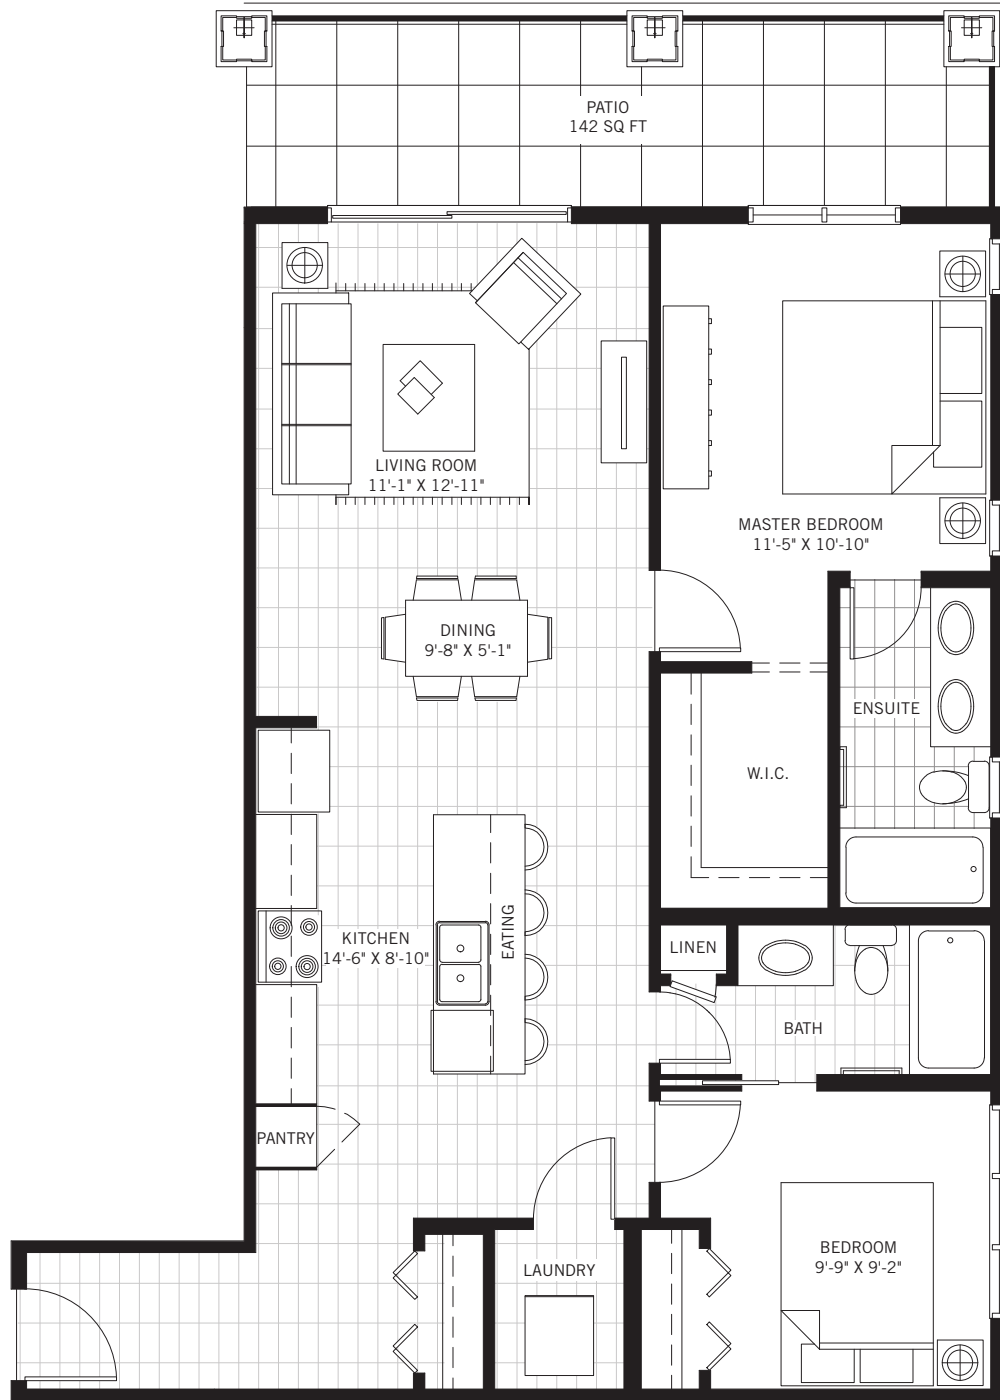

2 BED
2 BATH

INDOOR
1020 SQ FT

PATIO
142 SQ FT

MODEL | ATWOOD

H1

LOGELHOMES.COM

LOGEL
HOMES

May 2017 | The builder reserves the right to make modifications and changes to building designs, features and floorplans without notice. Overall unit, room and deck sizes are approximate and based on the construction square footage not the legal measurements shown in the condo plan (please refer to the purchase contract). Extended patio/deck sizes may vary depending on floor and as per building design. Desks and other furniture not included. Patio/decks are exclusive use only. Bulkhead and sprinklers may vary depending on floor and as per code. Plan may be mirrored/reversed. E & OE.