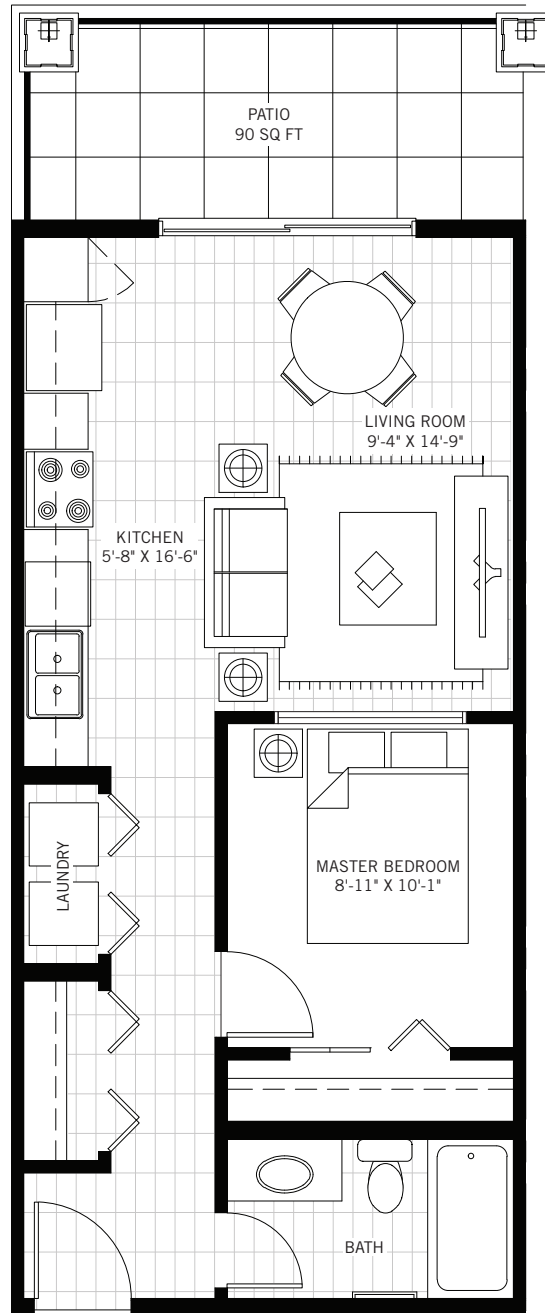

1 BED  
1 BATH

INDOOR  
544 SQ FT

PATIO  
90 SQ FT

# MODEL | CARR

L

LOGELHOMES.COM

May 2017 | The builder reserves the right to make modifications and changes to building designs, features and floorplans without notice. Overall unit, room and deck sizes are approximate and based on the construction square footage not the legal measurements shown in the condo plan (please refer to the purchase contract). Extended patio/deck sizes may vary depending on floor and as per building design. Desks and other furniture not included. Patio/decks are exclusive use only. Bulkhead and sprinklers may vary depending on floor and as per code. Plan may be mirrored/reversed. E & OE.