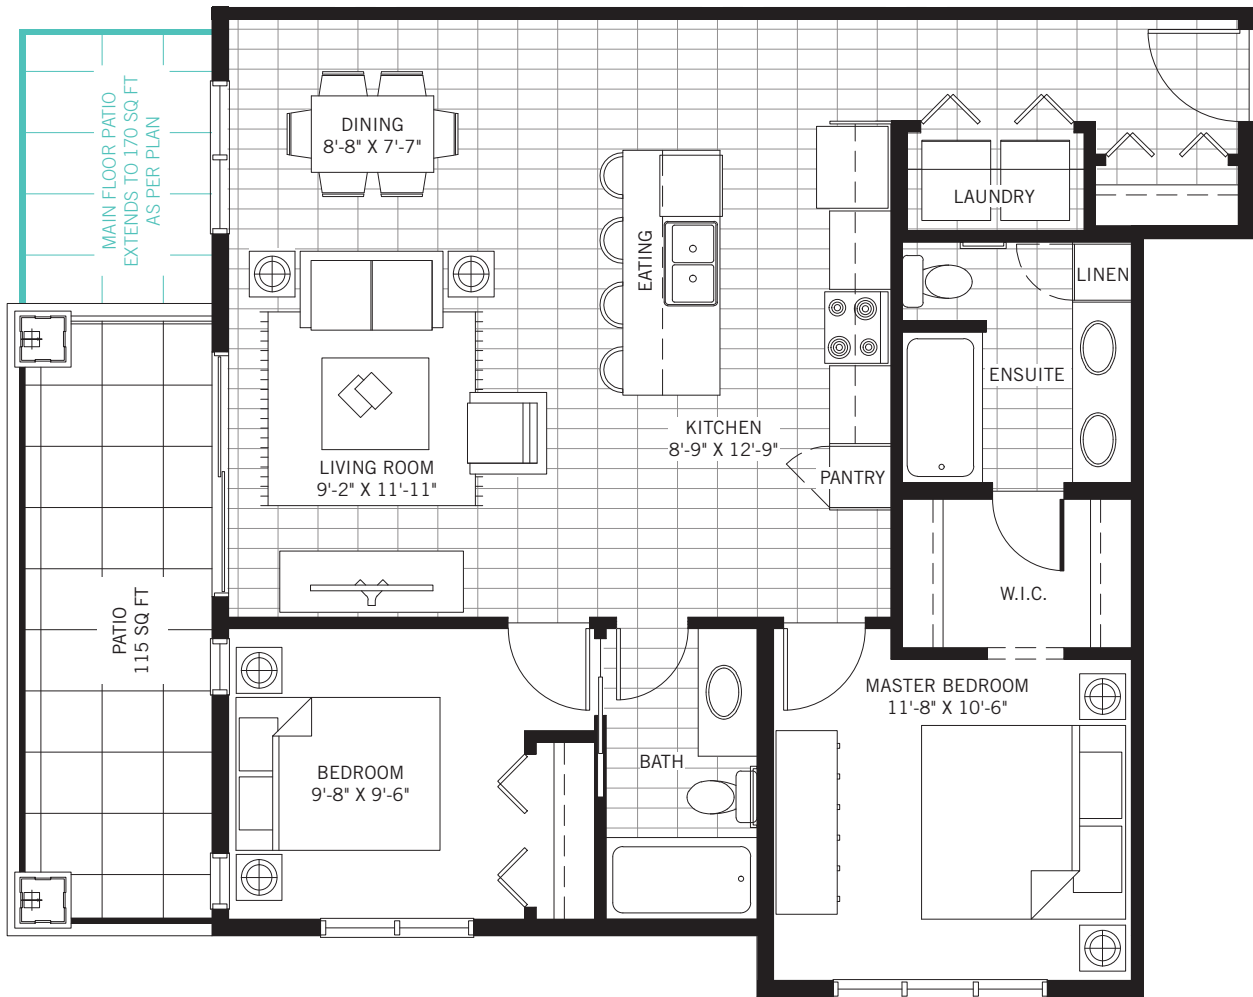

2 BED
2 BATH

INDOOR
976 SQ FT

PATIO
115 SQ FT

MODEL | COHEN

H2

LOGELHOMES.COM

May 2017 | The builder reserves the right to make modifications and changes to building designs, features and floorplans without notice. Overall unit, room and deck sizes are approximate and based on the construction square footage not the legal measurements shown in the condo plan (please refer to the purchase contract). Extended patio/deck sizes may vary depending on floor and as per building design. Desks and other furniture not included. Patio/decks are exclusive use only. Bulkhead and sprinklers may vary depending on floor and as per code. Plan may be mirrored/reversed. E & OE.