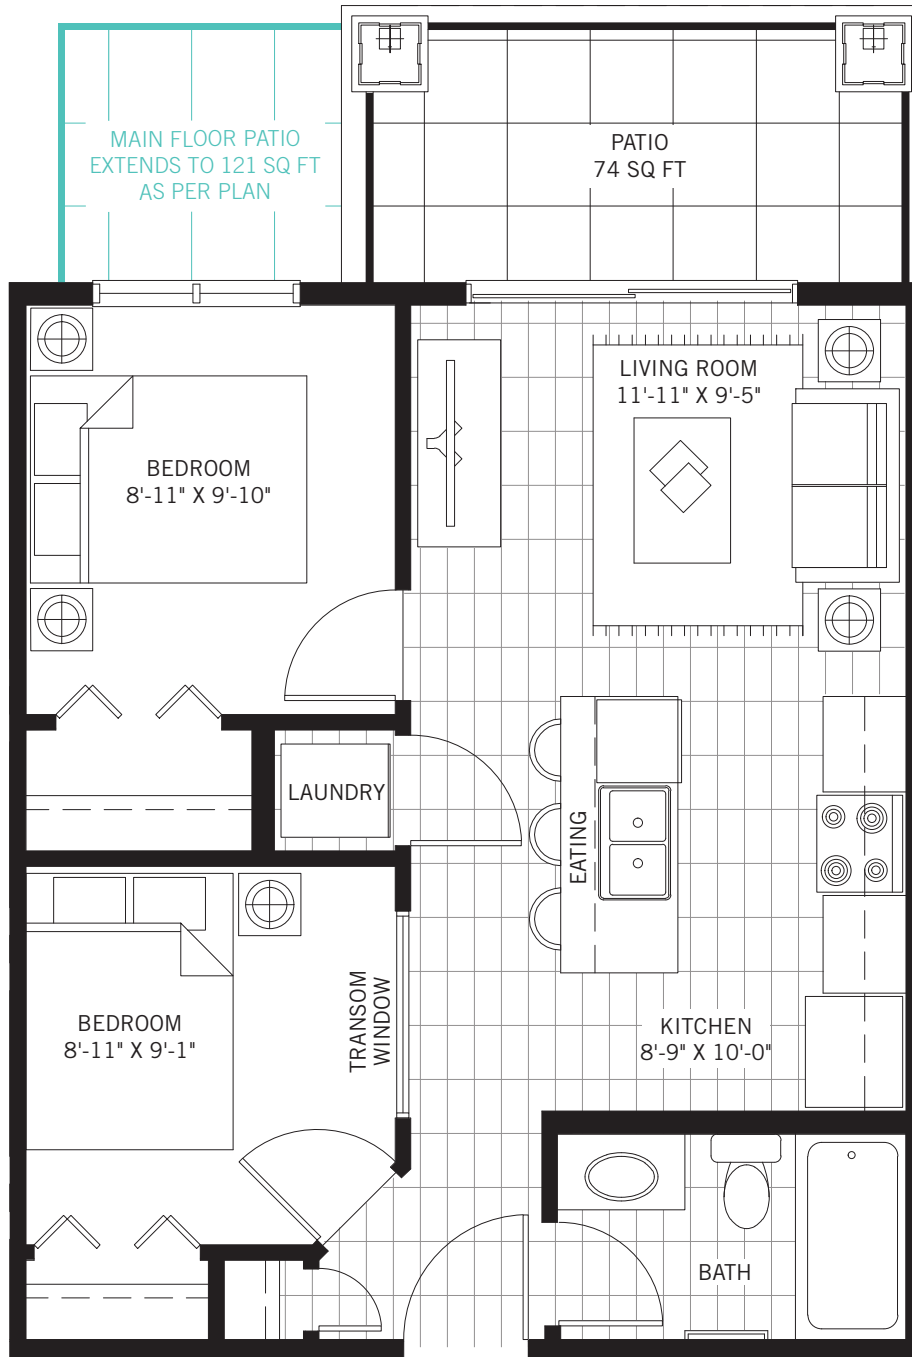

2 BED
1 BATH

INDOOR
572 SQ FT

PATIO
74 SQ FT

MODEL | CURNOE

J

LOGELHOMES.COM

LOGEL
HOMES

May 2017 | The builder reserves the right to make modifications and changes to building designs, features and floorplans without notice. Overall unit, room and deck sizes are approximate and based on the construction square footage not the legal measurements shown in the condo plan (please refer to the purchase contract). Extended patio/deck sizes may vary depending on floor and as per building design. Desks and other furniture not included. Patio/decks are exclusive use only. Bulkhead and sprinklers may vary depending on floor and as per code. Plan may be mirrored/reversed. E & OE.