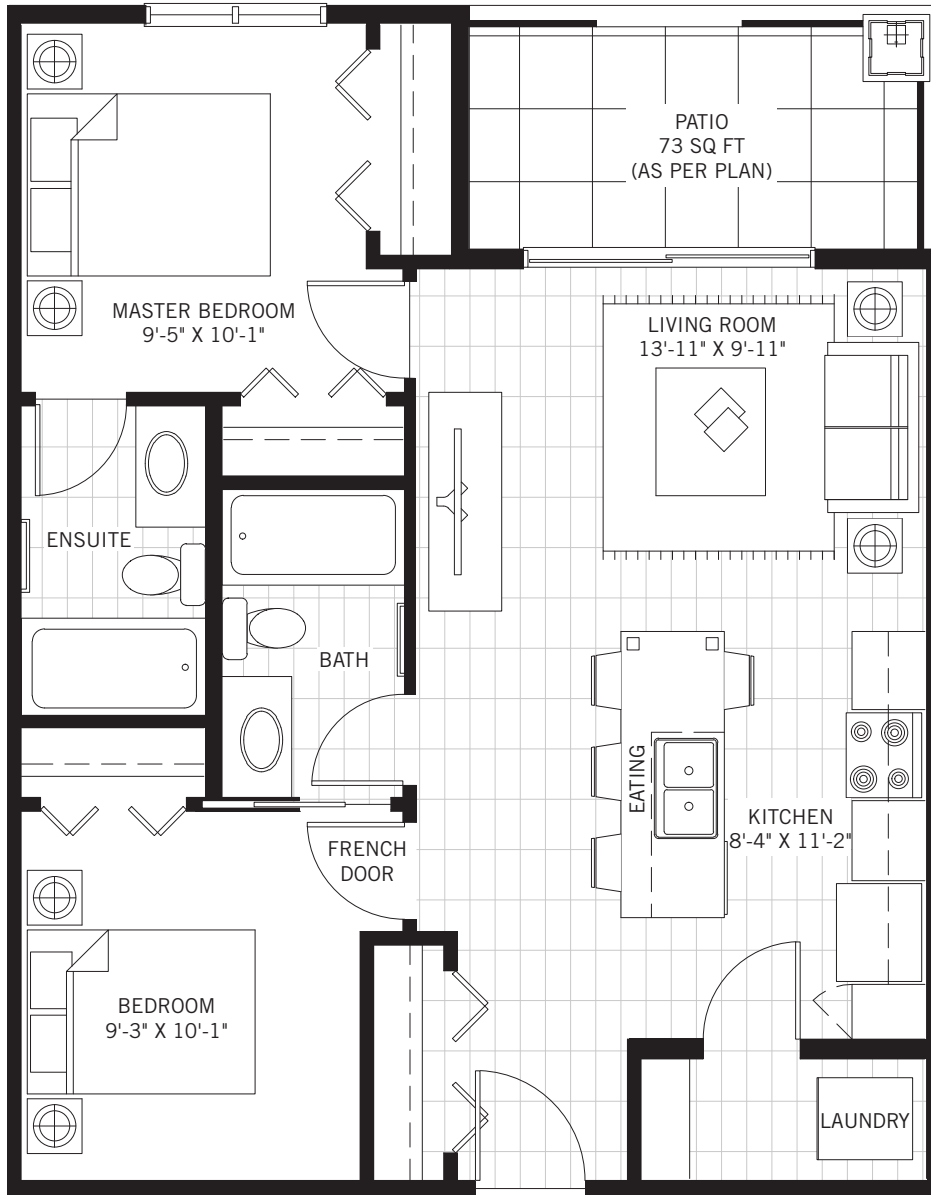

2 BED  
2 BATH

INDOOR  
747 SQ FT

PATIO  
73 SQ FT

# MODEL | FINDLAY

M2

LOGELHOMES.COM

May 2017 | The builder reserves the right to make modifications and changes to building designs, features and floorplans without notice. Overall unit, room and deck sizes are approximate and based on the construction square footage not the legal measurements shown in the condo plan (please refer to the purchase contract). Extended patio/deck sizes may vary depending on floor and as per building design. Desks and other furniture not included. Patio/decks are exclusive use only. Bulkhead and sprinklers may vary depending on floor and as per code. Plan may be mirrored/reversed. E & OE.