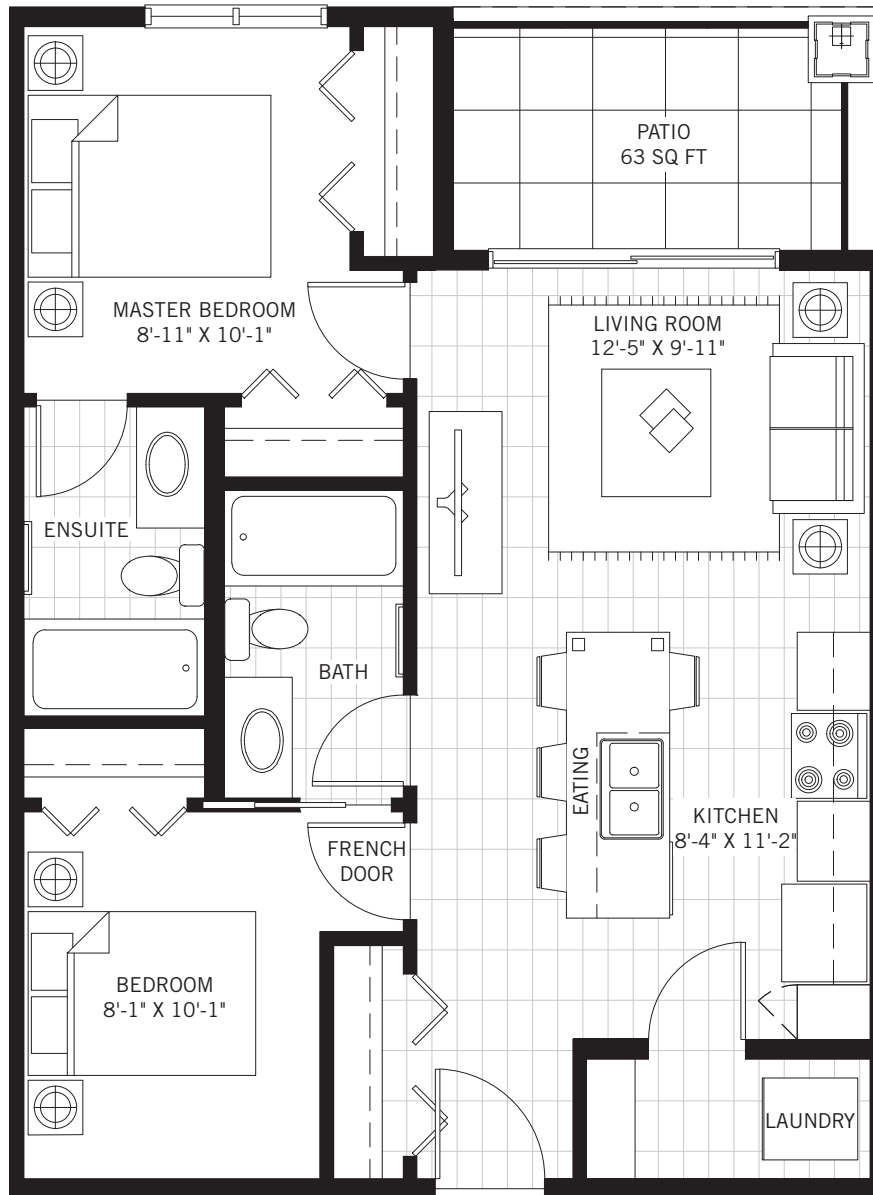

2 BED
2 BATH

INDOOR
705 SQ FT

PATIO
63 SQ FT

MODEL | MITCHELL

M

LOGELHOMES.COM

LOGEL
HOMES

May 2017 | The builder reserves the right to make modifications and changes to building designs, features and floorplans without notice. Overall unit, room and deck sizes are approximate and based on the construction square footage not the legal measurements shown in the condo plan (please refer to the purchase contract). Extended patio/deck sizes may vary depending on floor and as per building design. Desks and other furniture not included. Patio/decks are exclusive use only. Bulkhead and sprinklers may vary depending on floor and as per code. Plan may be mirrored/reversed. E & OE.