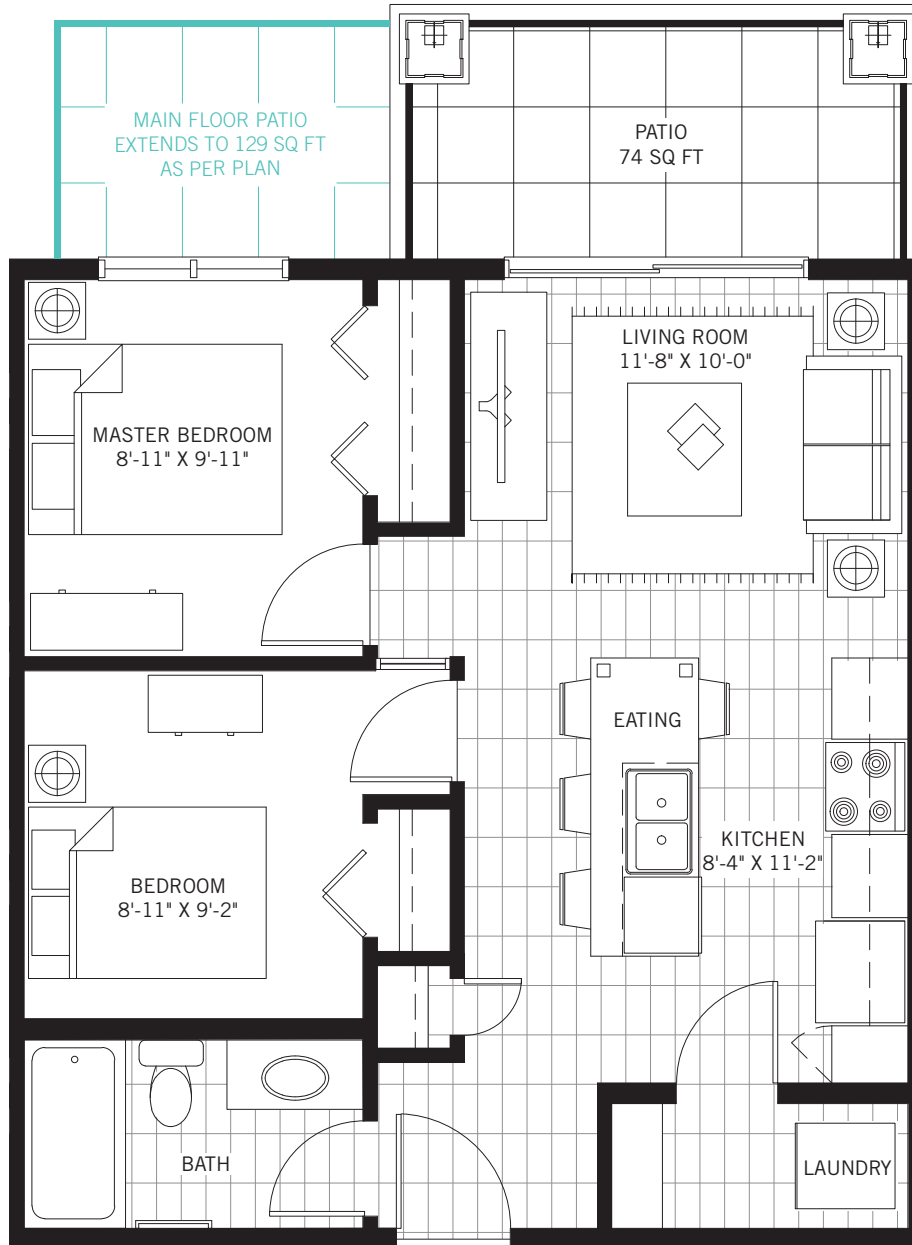

2 BED
1 BATH

INDOOR
624 SQ FT

PATIO
74 SQ FT

MODEL | RICHLER

K

LOGELHOMES.COM

May 2017 | The builder reserves the right to make modifications and changes to building designs, features and floorplans without notice. Overall unit, room and deck sizes are approximate and based on the construction square footage not the legal measurements shown in the condo plan (please refer to the purchase contract). Extended patio/deck sizes may vary depending on floor and as per building design. Desks and other furniture not included. Patio/decks are exclusive use only. Bulkhead and sprinklers may vary depending on floor and as per code. Plan may be mirrored/reversed. E & OE.