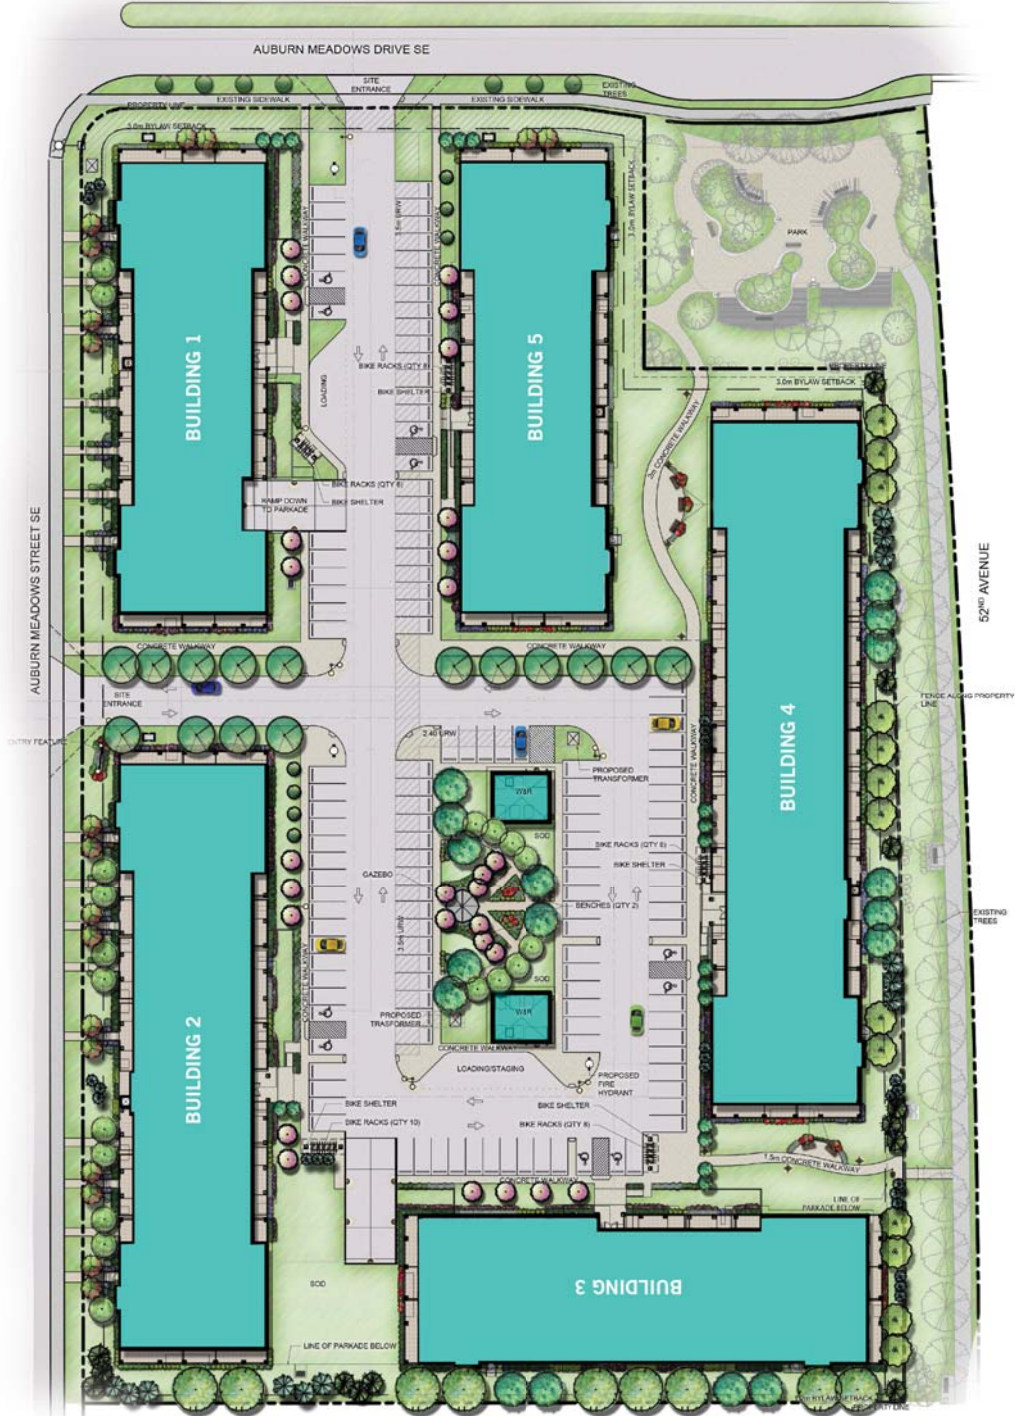

# SITE PLAN

**PROPOSED SITE PLAN**

May 2017 | The builder reserves the right to make modifications and changes to building designs, features and floorplans without notice. Overall unit, room and deck sizes are approximate and based on the construction square footage not the legal measurements shown in the condo plan (please refer to the purchase contract). Extended patio/deck sizes may vary depending on floor and as per building design. Desks and other furniture not included. Patio/decks are exclusive use only. Bulkhead and sprinklers may vary depending on floor and as per code. Plan may be mirrored/reversed. E & OE.