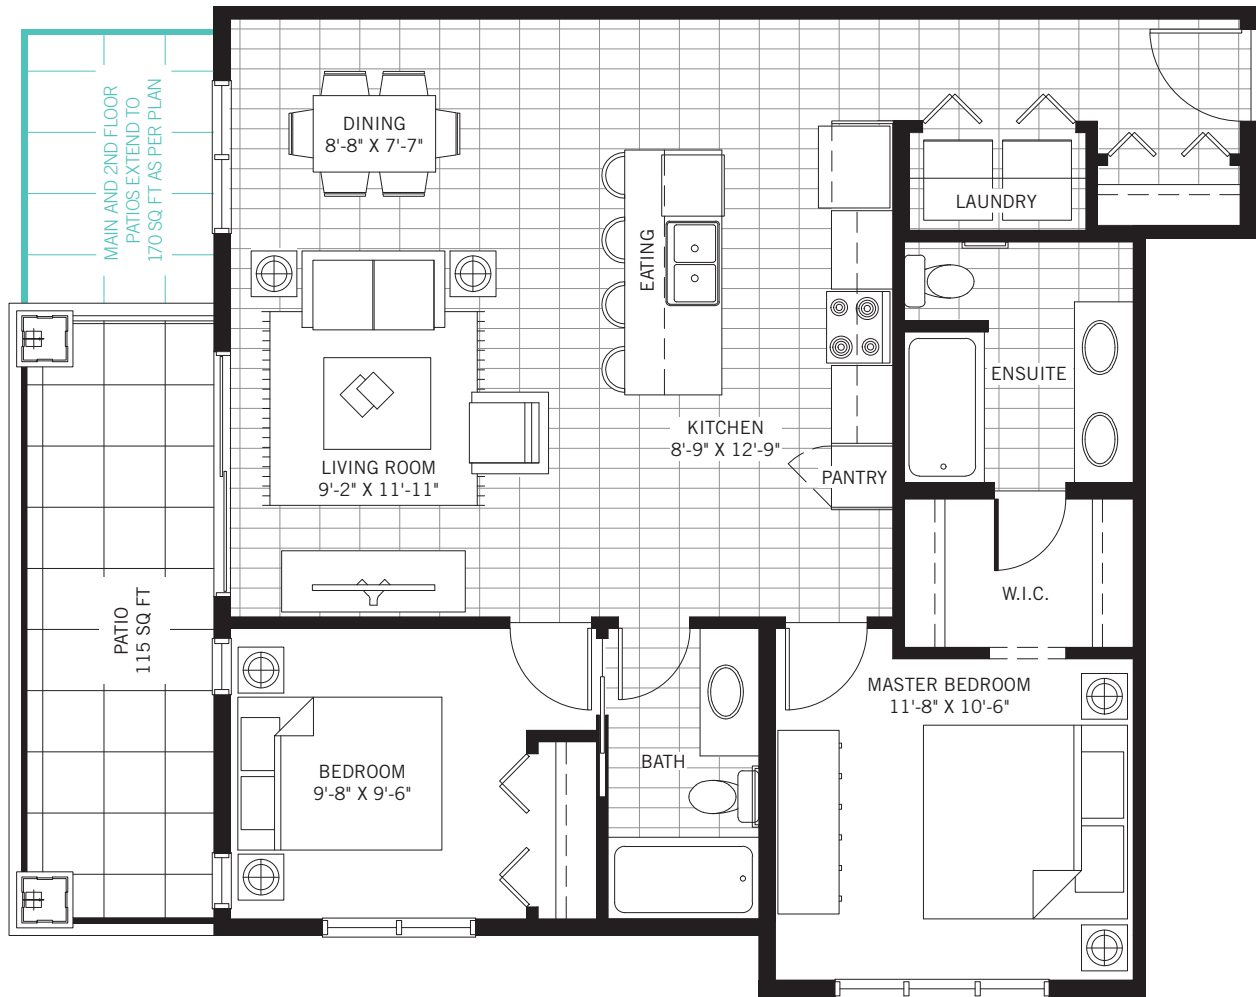

2 BED
2 BATH

INDOOR
976 SQ FT

PATIO
115 SQ FT

MODEL | COHEN

H2

LOGELHOMES.COM

March 2018 | The builder reserves the right to make modifications and changes to building designs, features and floorplans without notice. Overall unit, room and deck sizes are approximate and based on the construction square footage not the legal measurements shown in the condo plan (please refer to the purchase contract). Extended patio/deck sizes may vary depending on floor and as per building design. Desks and other furniture not included. Patio/decks are exclusive use only. Bulkhead and sprinklers may vary depending on floor and as per code. Plan may be mirrored/reversed. E & OE.