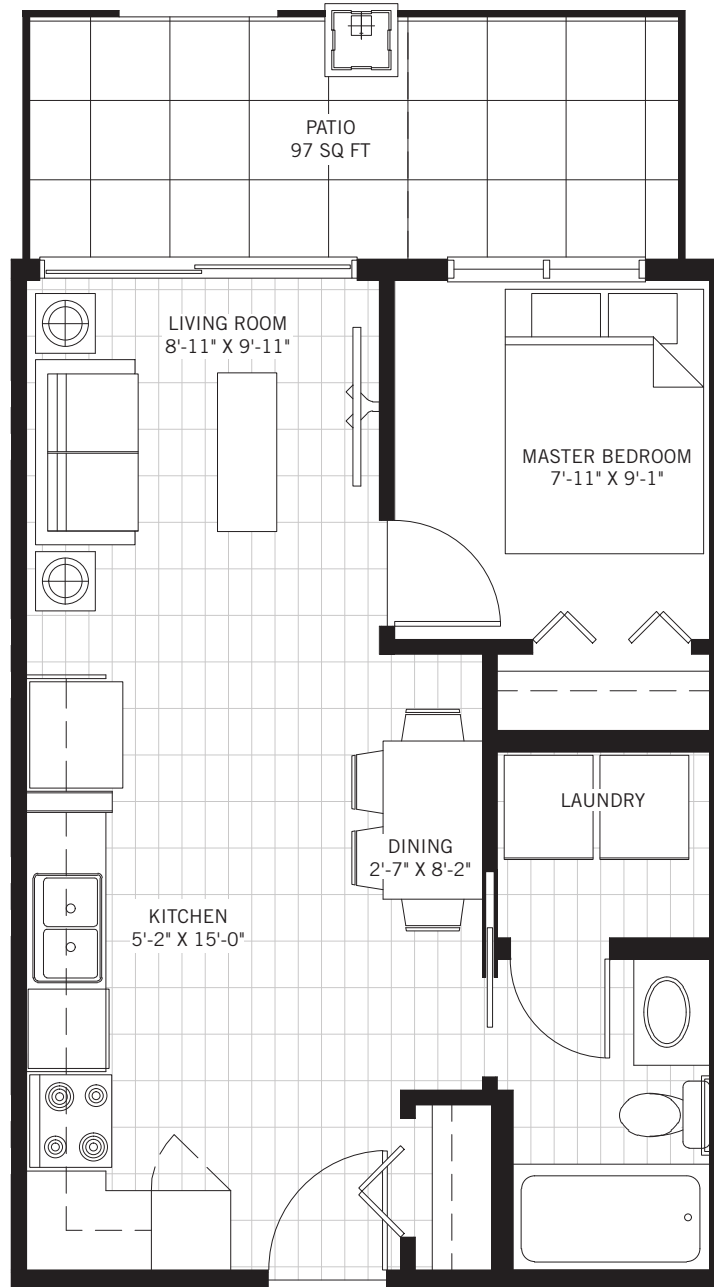

1 BED
1 BATH

INDOOR
467 SQ FT

PATIO
97 SQ FT

MODEL | LAWRENCE

LOGELHOMES.COM

May 2017 | The builder reserves the right to make modifications and changes to building designs, features and floorplans without notice. Overall unit, room and deck sizes are approximate and based on the construction square footage not the legal measurements shown in the condo plan (please refer to the purchase contract). Extended patio/deck sizes may vary depending on floor and as per building design. Desks and other furniture not included. Patio/decks are exclusive use only. Bulkhead and sprinklers may vary depending on floor and as per code. Plan may be mirrored/reversed. E & OE.